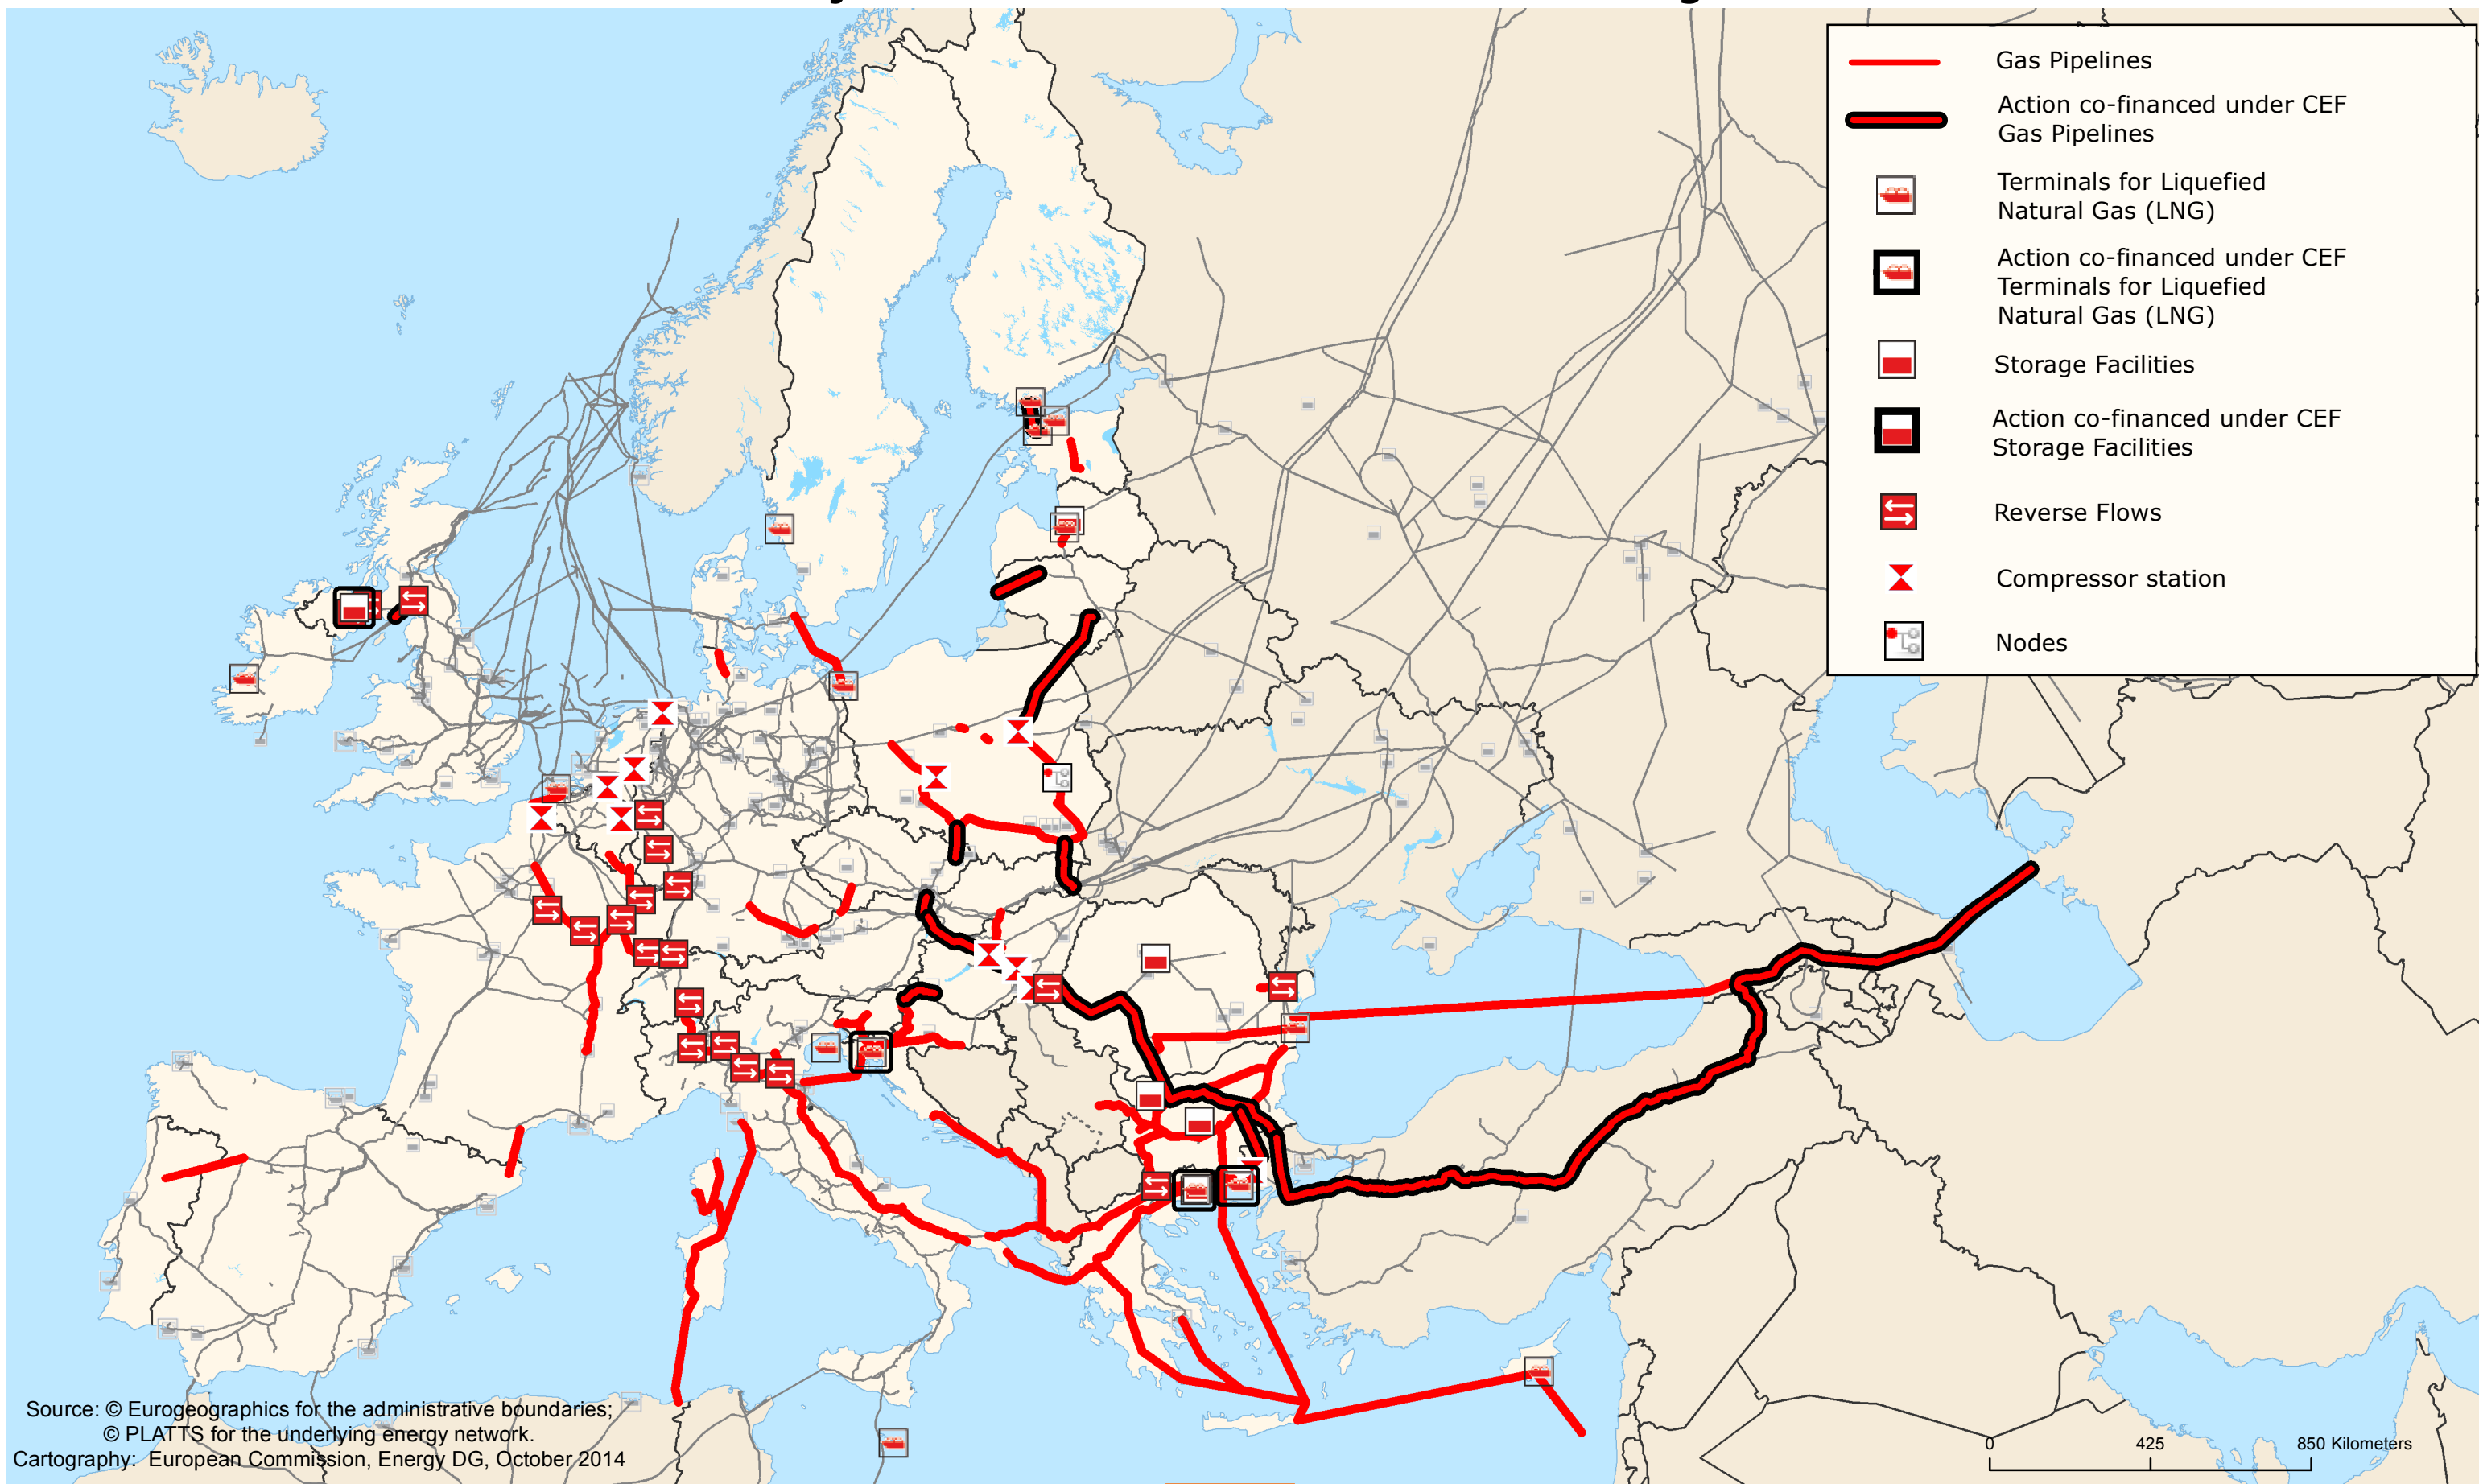

Projects of common interest – Natural gas

Source: © Eurogeographics for the administrative boundaries;
 © PLATTS for the underlying energy network.
 Cartography: European Commission, Energy DG, October 2014

0 425 850 Kilometers