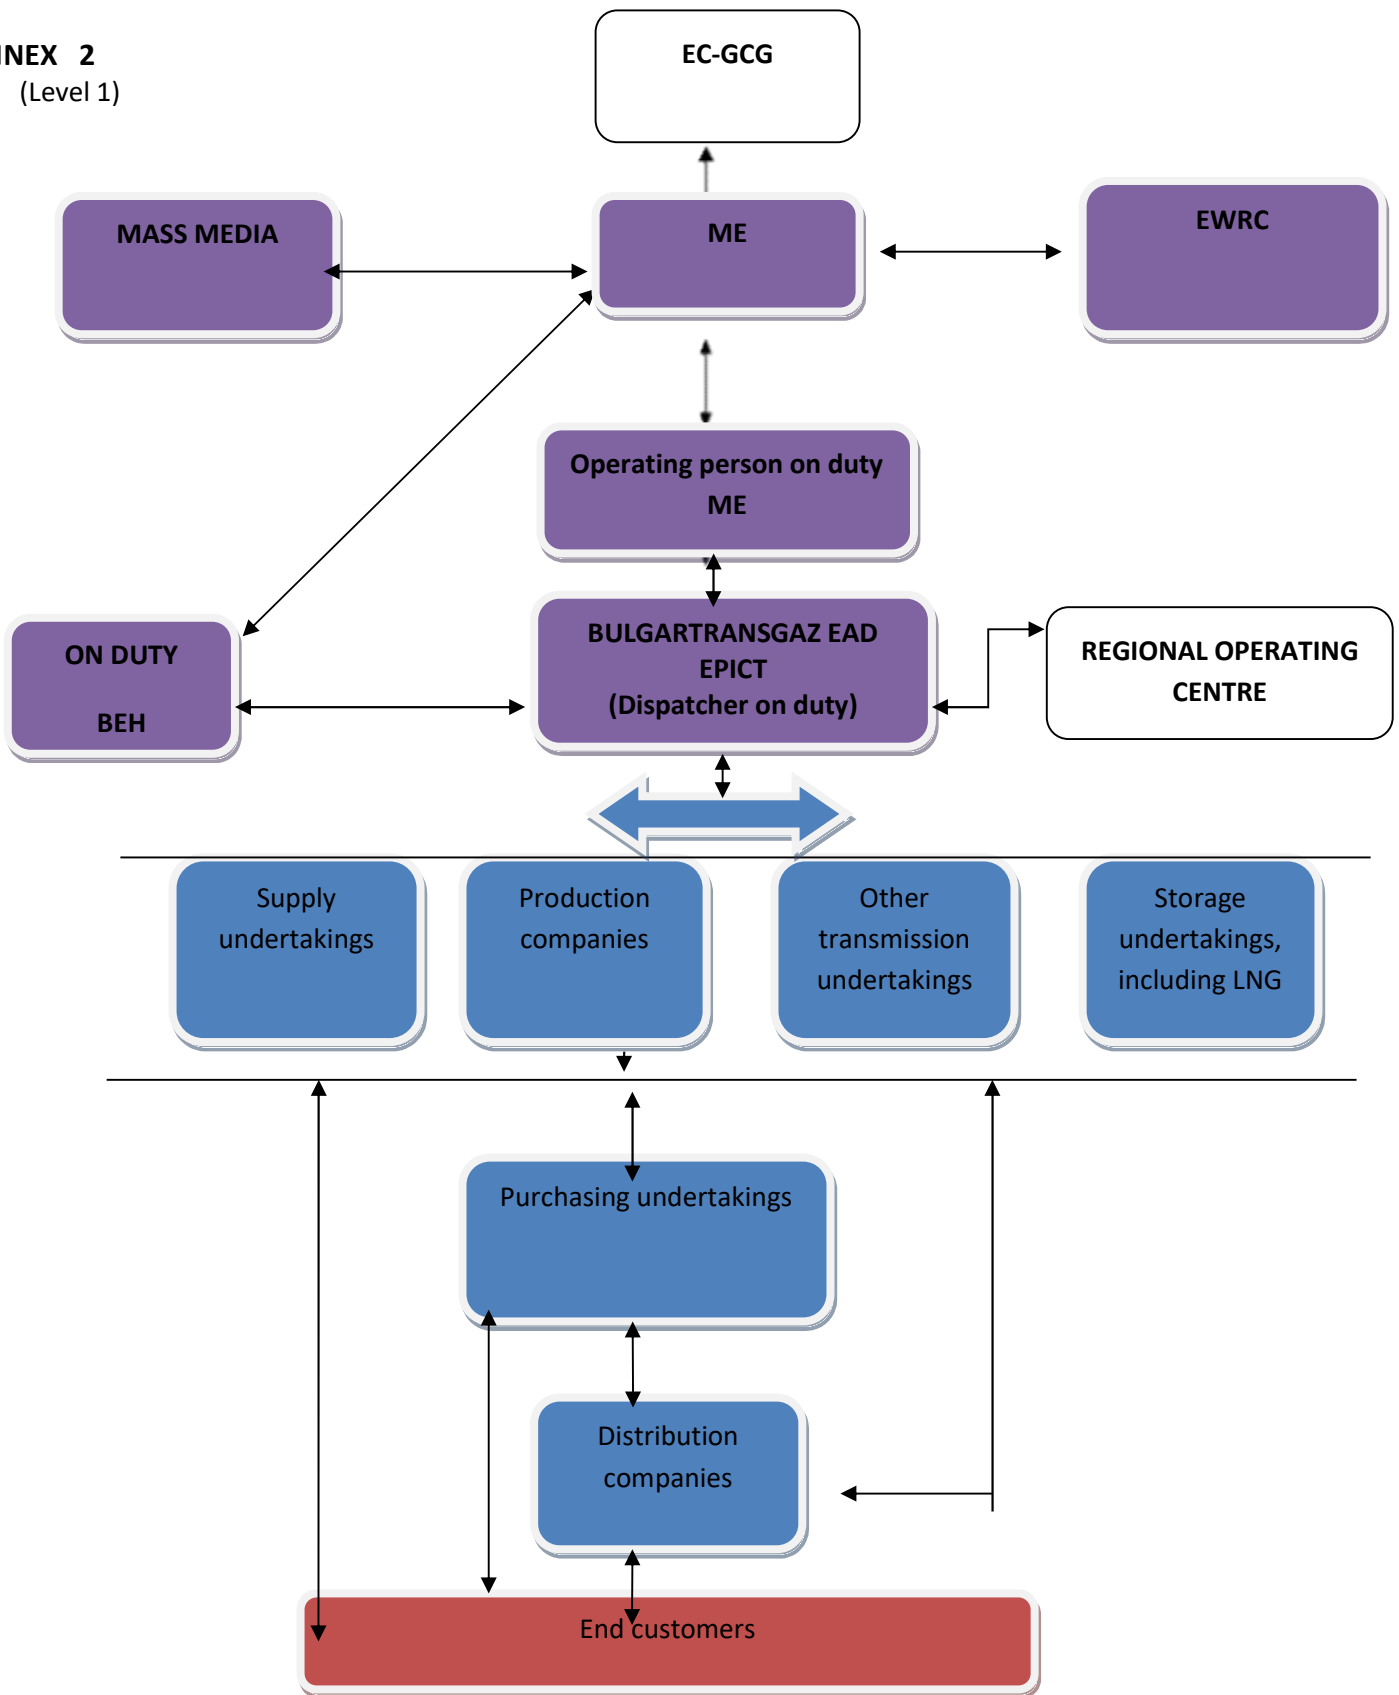

ANNEX 2
(Level 1)

LEGEND:

All in the group communicate between themselves
The Crisis Team for the implementation of the Emergency Plan communicates with all entities below it in the Notification Scheme.